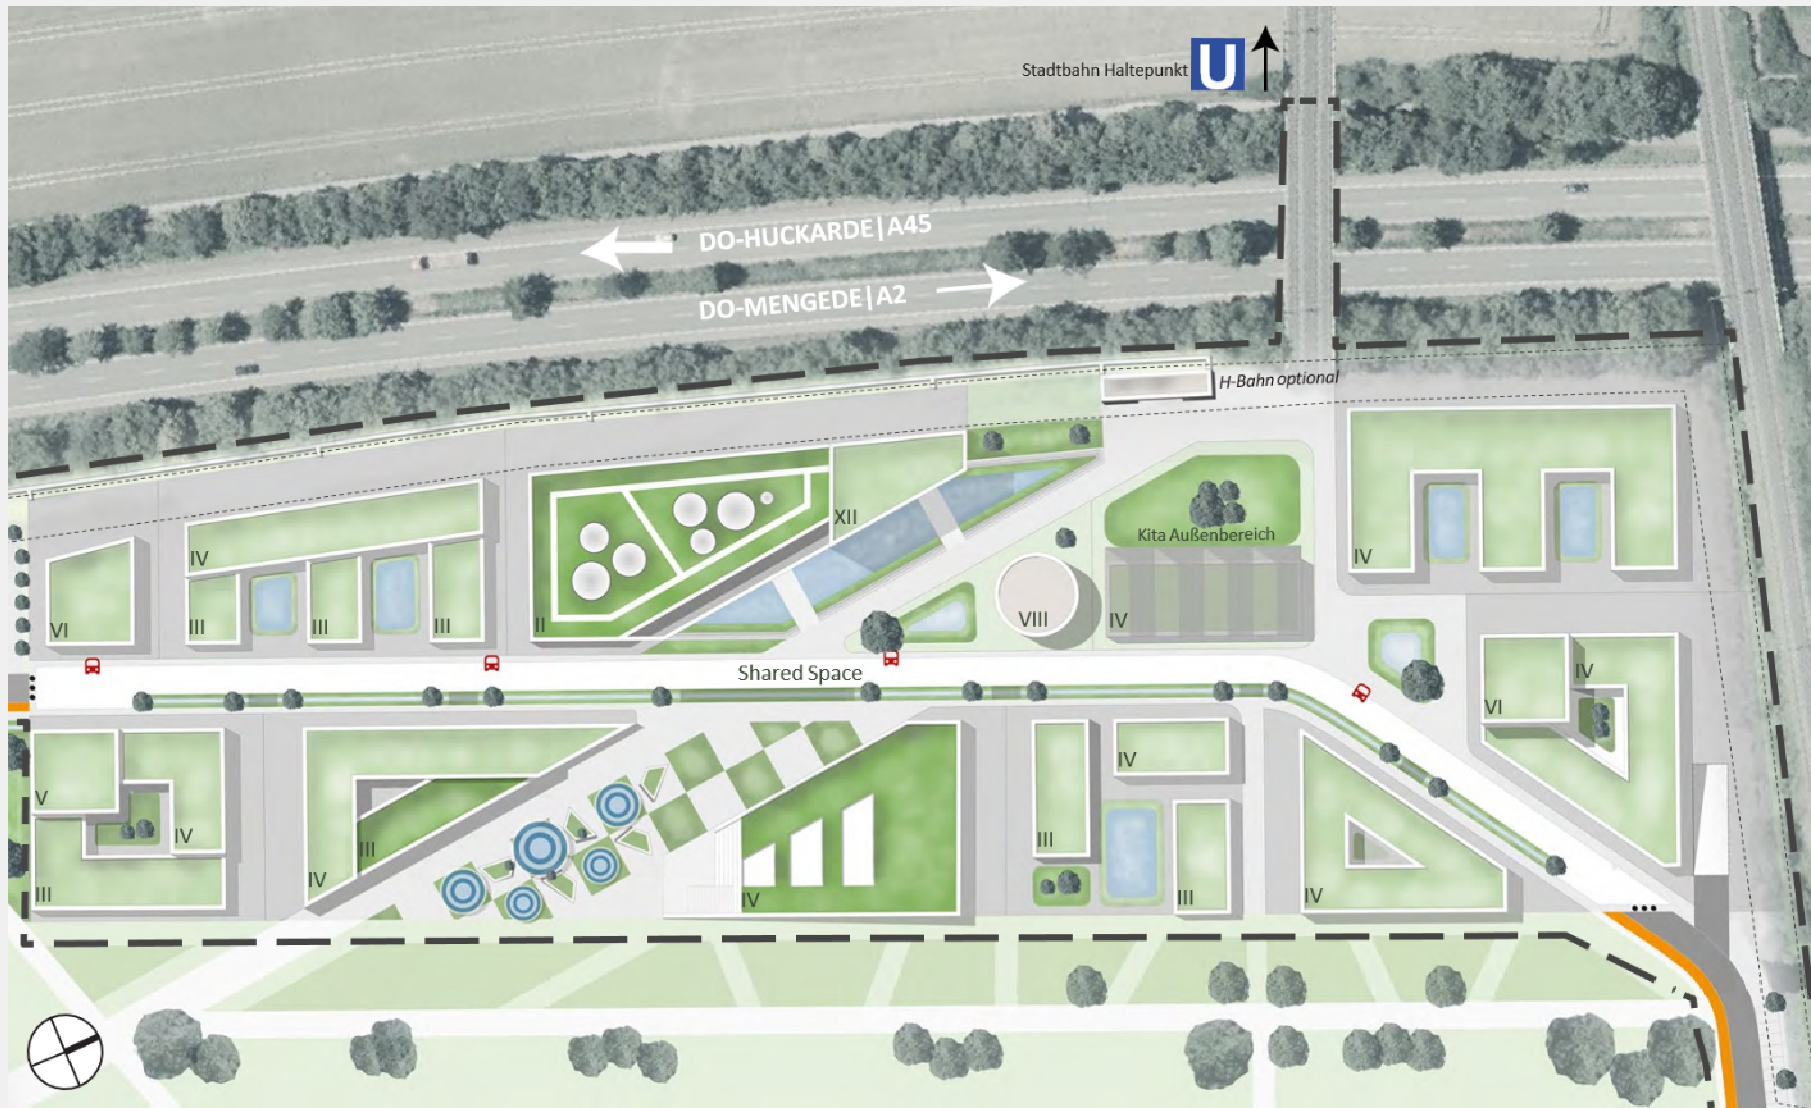

A nighttime photograph of the Dortmund city center, featuring several illuminated skyscrapers and a busy street with light trails from cars. Overlaid on the image are digital graphics: a glowing blue rectangular box in the upper left containing the text 'Digital Business Location' and a white line-art skyline; a central glowing blue location pin icon; and a network of glowing blue nodes connected by lines, with binary code (0s and 1s) scattered around. The overall theme is digital technology and urban infrastructure.

Digital Business Location

Energiecampus Dortmund

Vorstellung des Konzeptes

durch das Sondervermögen „Verpachtung Technologiezentrum Dortmund“

Lageplan

Städtebaulicher Vorentwurf der ARGE Falkenstein-Fresi-Kroll

Nutzungskonzept

Städtebaulicher Vorentwurf der ARGE Falkenstein-Fresi-Kroll

Lageplan Ausschnitt

Städtebaulicher Vorentwurf der ARGE Falkenstein-Fresi-Kroll

Grün- und Freiraumstrukturen

Städtebaulicher Vorentwurf der ARGE Falkenstein-Fresi-Kroll